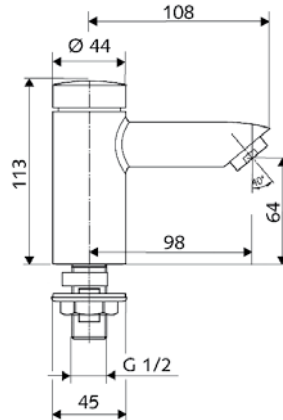

PETIT SC.

Thanks to their all-metal design, SCHELL PETIT SC self-closing fittings are particularly robust and are characterised by a low water consumption. Sophisticated technology and quality "Made in Germany" at an attractive price. All of which makes PETIT SC a genuine model of success.

SCHELL self-closing wash basin tap PETIT SC

For high-pressure cold and pre-mixed water
Robust single-hole tap in a vandal-proof all-metal construction with plastic cartridge
manual actuation and automatic closing function

Comprises:

- Mounting accessories for single-hole installation

Range of use / technical specifications:

- Flow pressure: 1 to 5 bar
- Flow time: approx. 7 s (no flow time adjuster)

Material: Housing made of DIN EN brass

Flow rate: 6.0 l/min at 3 bar flow pressure

Dimensions: DN 15 G 1/2 ext. thread

chrome, PU 1

order No.: 02 122 06 99

Material: Housing made of dezincification-resistant brass

Flow rate: 5.0 l/min at 3 bar flow pressure

Dimensions: DN 15 G 1/2 ext. thread

chrome, PU 1

order No.: 02 130 06 99