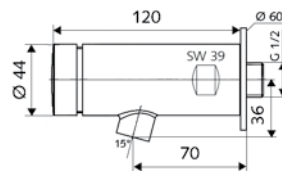

Comprises:

- Mounting accessories for single-hole installation

Range of use / technical specifications:

- Flow pressure: 1 to 5 bar
- Flow time: approx. 7 s (no flow time adjuster)

Material: Housing made of DIN EN brass

Flow rate: 6.0 l/min at 3 bar flow pressure

Dimensions: DN 15 G 1/2 ext. thread

chrome, PU 1

order No.: 02 122 06 99

Material: Housing made of dezincification-resistant brass

Flow rate: 5.0 l/min at 3 bar flow pressure

Dimensions: DN 15 G 1/2 ext. thread

chrome, PU 1

order No.: 02 130 06 99

SCHELL PETIT SC self-closing wall-mounted tap

HD-K (High-pressure cold or pre-mixed water)

Robust wall-mounted tap in a vandal-proof all-metal construction with plastic cartridge
manual actuation and automatic closing function

Comprises:

- PETIT SC self-closing wall-mounted tap with rosette Ø 60 mm

Range of use / technical specifications:

- Flow control 5.0 l/min, irrespective of pressure
- Flow pressure: 0,8 - 5 bar
- Flow time: adjustable between 6 - 15 s (preset to 7 s)