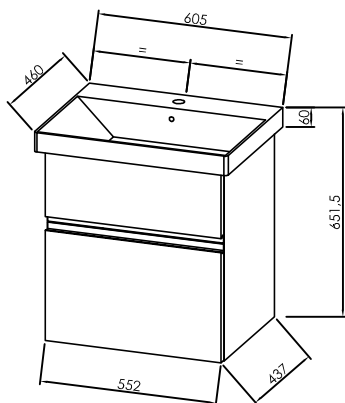

TOO 60 WH - LED, SW, S
 TOO 60 ACACIA - LED, SW, S
 TOO 60 HACIENDA BL. - LED, SW, S

TOO 80 WH - LED, SW, S
 TOO 80 ACACIA - LED, SW, S
 TOO 80 HACIENDA BL. - LED, SW, S

TOO 100 WH - LED, SW, S
 TOO 100 ACACIA - LED, SW, S
 TOO 100 HACIENDA BL. - LED, SW, S

OOU 60 WH
 OOU 60 ACACIA
 OOU 60 HACIENDA BL.

OOU 80 WH
 OOU 80 ACACIA
 OOU 80 HACIENDA BL.

OOU 105 WH
 OOU 105 ACACIA
 OOU 105 HACIENDA BL.

TOO 60 = 600 mm
TOO 80 = 800 mm

TOO 100 = 1000 mm

OVO 60 = 552 mm
OVO 80 = 752 mm