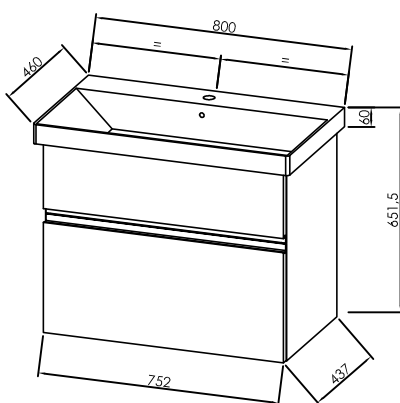

TOO 60 WH - LED, SW, S
 TOO 60 ACACIA - LED, SW, S
 TOO 60 HACIENDA BL. - LED, SW, S

TOO 80 WH - LED, SW, S
 TOO 80 ACACIA - LED, SW, S
 TOO 80 HACIENDA BL. - LED, SW, S

TOO 100 WH - LED, SW, S
 TOO 100 ACACIA - LED, SW, S
 TOO 100 HACIENDA BL. - LED, SW, S

OOU 60 WH
 OOU 60 ACACIA
 OOU 60 HACIENDA BL.

OOU 80 WH
 OOU 80 ACACIA
 OOU 80 HACIENDA BL.

OOU 105 WH
 OOU 105 ACACIA
 OOU 105 HACIENDA BL.

TOO 60 = 600 mm
TOO 80 = 800 mm

TOO 100 = 1000 mm

OVO 60 = 552 mm
OVO 80 = 752 mm