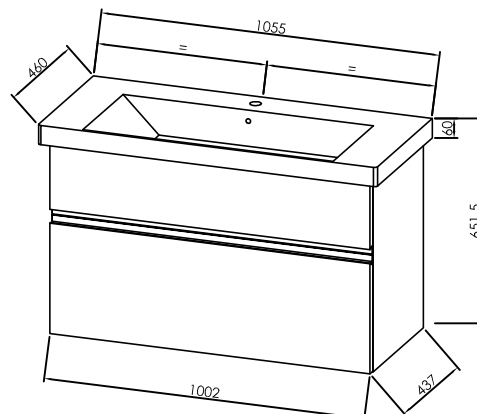

TOO 60 WH - LED, SW, S
 TOO 60 ACACIA - LED, SW, S
 TOO 60 HACIENDA BL. - LED, SW, S

TOO 80 WH - LED, SW, S
 TOO 80 ACACIA - LED, SW, S
 TOO 80 HACIENDA BL. - LED, SW, S

TOO 100 WH - LED, SW, S
 TOO 100 ACACIA - LED, SW, S
 TOO 100 HACIENDA BL. - LED, SW, S

OOU 60 WH
 OOU 60 ACACIA
 OOU 60 HACIENDA BL.

OOU 80 WH
 OOU 80 ACACIA
 OOU 80 HACIENDA BL.

OOU 105 WH
 OOU 105 ACACIA
 OOU 105 HACIENDA BL.

TOO 60 = 600 mm
TOO 80 = 800 mm

TOO 100 = 1000 mm

OVO 60 = 552 mm
OVO 80 = 752 mm