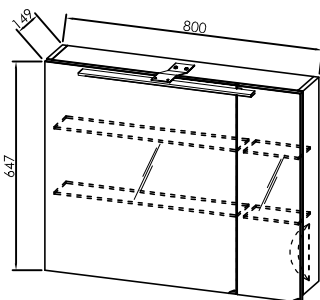

TOO 60 WH - LED, SW, S
 TOO 60 ACACIA - LED, SW, S
 TOO 60 HACIENDA BL. - LED, SW, S

TOO 80 WH - LED, SW, S
 TOO 80 ACACIA - LED, SW, S
 TOO 80 HACIENDA BL. - LED, SW, S

TOO 100 WH - LED, SW, S
 TOO 100 ACACIA - LED, SW, S
 TOO 100 HACIENDA BL. - LED, SW, S

OOU 60 WH
 OOU 60 ACACIA
 OOU 60 HACIENDA BL.

OOU 80 WH
 OOU 80 ACACIA
 OOU 80 HACIENDA BL.

OOU 105 WH
 OOU 105 ACACIA
 OOU 105 HACIENDA BL.

TOO 60 = 600 mm
TOO 80 = 800 mm

TOO 100 = 1000 mm

OVO 60 = 552 mm
OVO 80 = 752 mm