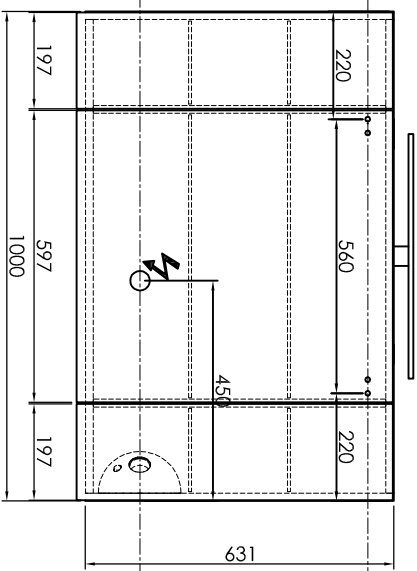

TOO 60 WH - LED, SW, S
 TOO 60 ACACIA - LED, SW, S
 TOO 60 HACIENDA BL. - LED, SW, S

TOO 80 WH - LED, SW, S
 TOO 80 ACACIA - LED, SW, S
 TOO 80 HACIENDA BL. - LED, SW, S

TOO 100 WH - LED, SW, S
 TOO 100 ACACIA - LED, SW, S
 TOO 100 HACIENDA BL. - LED, SW, S

OOU 60 WH
 OOU 60 ACACIA
 OOU 60 HACIENDA BL.

OOU 80 WH
 OOU 80 ACACIA
 OOU 80 HACIENDA BL.

OOU 105 WH
 OOU 105 ACACIA
 OOU 105 HACIENDA BL.

TOO 60 = 600 mm
TOO 80 = 800 mm

TOO 100 = 1000 mm

OVO 60 = 552 mm
OVO 80 = 752 mm