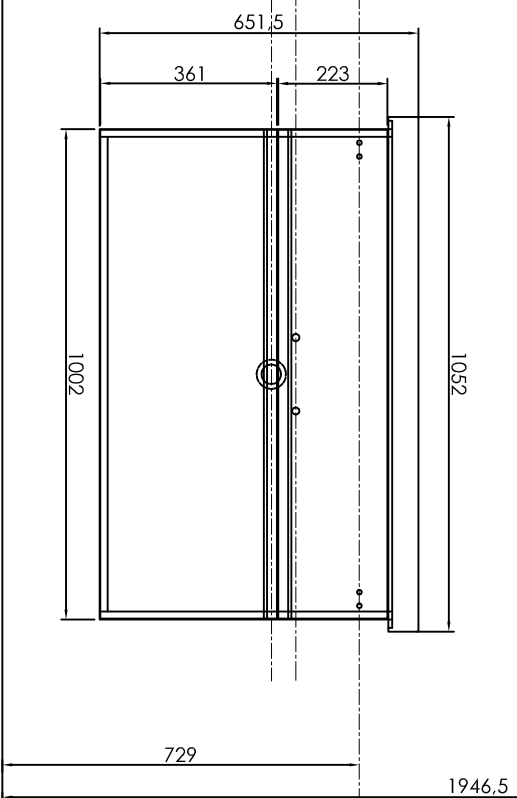

TOO 60 WH - LED, SW, S
 TOO 60 ACACIA - LED, SW, S
 TOO 60 HACIENDA BL. - LED, SW, S

TOO 80 WH - LED, SW, S
 TOO 80 ACACIA - LED, SW, S
 TOO 80 HACIENDA BL. - LED, SW, S

TOO 100 WH - LED, SW, S
 TOO 100 ACACIA - LED, SW, S
 TOO 100 HACIENDA BL. - LED, SW, S

OOU 60 WH
 OOU 60 ACACIA
 OOU 60 HACIENDA BL.

OOU 80 WH
 OOU 80 ACACIA
 OOU 80 HACIENDA BL.

OOU 105 WH
 OOU 105 ACACIA
 OOU 105 HACIENDA BL.

TOO 60 = 600 mm
TOO 80 = 800 mm

TOO 100 = 1000 mm

OVO 60 = 552 mm
OVO 80 = 752 mm