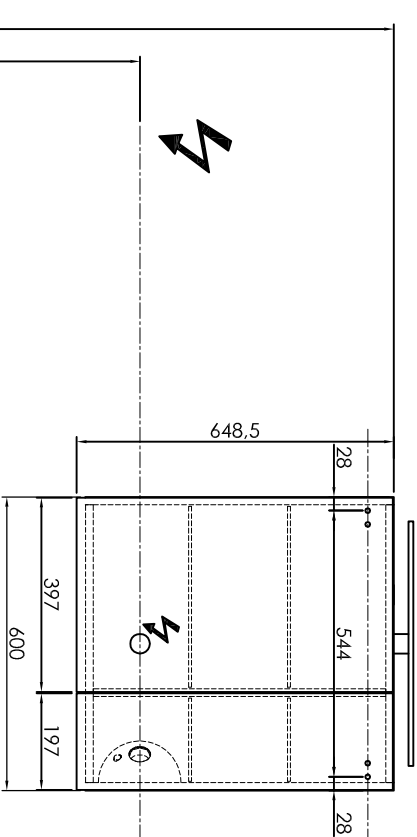

TOO 60 WH - LED, SW, S
 TOO 60 ACACIA - LED, SW, S
 TOO 60 HACIENDA BL. - LED, SW, S

TOO 80 WH - LED, SW, S
 TOO 80 ACACIA - LED, SW, S
 TOO 80 HACIENDA BL. - LED, SW, S

TOO 100 WH - LED, SW, S
 TOO 100 ACACIA - LED, SW, S
 TOO 100 HACIENDA BL. - LED, SW, S

OOU 60 WH
 OOU 60 ACACIA
 OOU 60 HACIENDA BL.

OOU 80 WH
 OOU 80 ACACIA
 OOU 80 HACIENDA BL.

OOU 105 WH
 OOU 105 ACACIA
 OOU 105 HACIENDA BL.

TOO 60 = 600 mm
TOO 80 = 800 mm

TOO 100 = 1000 mm

OVO 60 = 552 mm
OVO 80 = 752 mm