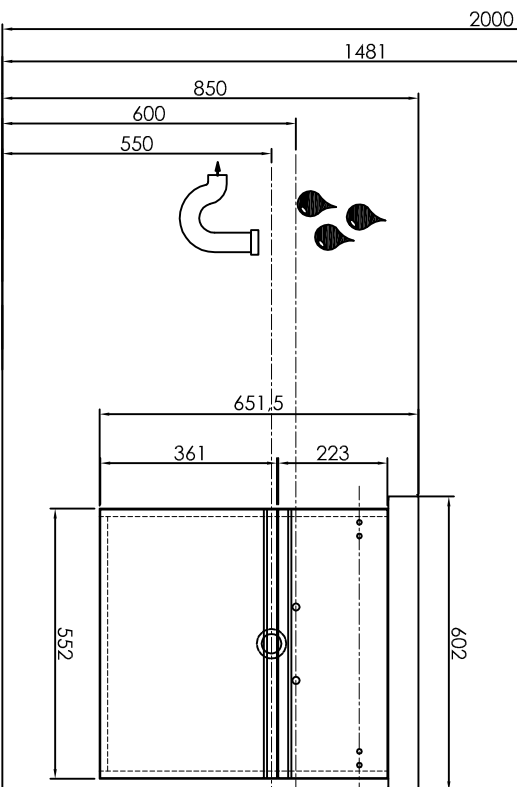

TOO 60 WH - LED, SW, S
 TOO 60 ACACIA - LED, SW, S
 TOO 60 HACIENDA BL. - LED, SW, S

TOO 80 WH - LED, SW, S
 TOO 80 ACACIA - LED, SW, S
 TOO 80 HACIENDA BL. - LED, SW, S

TOO 100 WH - LED, SW, S
 TOO 100 ACACIA - LED, SW, S
 TOO 100 HACIENDA BL. - LED, SW, S

OOU 60 WH
 OOU 60 ACACIA
 OOU 60 HACIENDA BL.

OOU 80 WH
 OOU 80 ACACIA
 OOU 80 HACIENDA BL.

OOU 105 WH
 OOU 105 ACACIA
 OOU 105 HACIENDA BL.

TOO 60 = 600 mm
TOO 80 = 800 mm

TOO 100 = 1000 mm

OVO 60 = 552 mm
OVO 80 = 752 mm