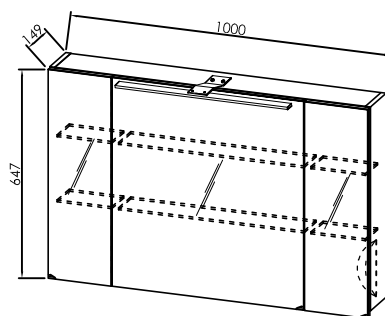

TOO 60 WH - LED, SW, S
 TOO 60 ACACIA - LED, SW, S
 TOO 60 HACIENDA BL. - LED, SW, S

TOO 80 WH - LED, SW, S
 TOO 80 ACACIA - LED, SW, S
 TOO 80 HACIENDA BL. - LED, SW, S

TOO 100 WH - LED, SW, S
 TOO 100 ACACIA - LED, SW, S
 TOO 100 HACIENDA BL. - LED, SW, S

OOU 60 WH
 OOU 60 ACACIA
 OOU 60 HACIENDA BL.

OOU 80 WH
 OOU 80 ACACIA
 OOU 80 HACIENDA BL.

OOU 105 WH
 OOU 105 ACACIA
 OOU 105 HACIENDA BL.

TOO 60 = 600 mm
TOO 80 = 800 mm

TOO 100 = 1000 mm

OVO 60 = 552 mm
OVO 80 = 752 mm